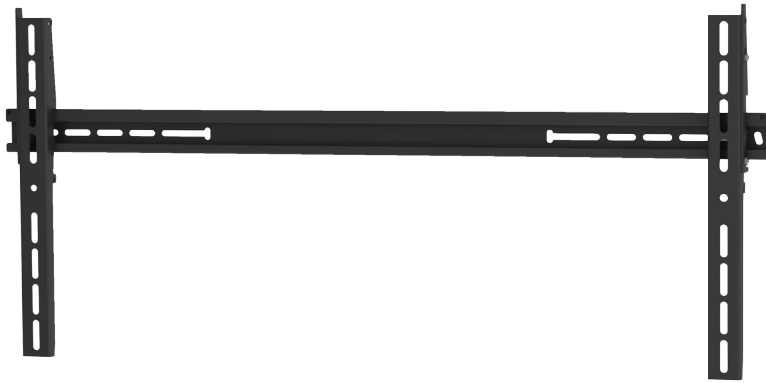

FUNC BRACKY XL PLAYER

Do you want to store a media player or a mini PC close to the display?

The Func Verty Player has an increased depth to make room for the device between the display and the wall. It can, furthermore, be locked by a locking pin (included) or padlock (not included) for improved personal safety and security from theft. Can be tilted 5 degrees. Suitable for Vesa hole patterns with maximum dimensions 800 x 400 mm and minimum dimensions 200 x 100 mm.

INFO

- **Finish:** Black
- **Max. load:** 50 kg
- **Fixed tilt:** +5°
- **Minimum VESA:** 200 x 100
- **Maximum VESA:** 800 x 400
- **Warranty:** 5 years.

ARTICLE NO:
PL020055 Func Bracky XL Player

TECHNICAL DRAWING (MM)
PL020055 / Func Bracky XL Player