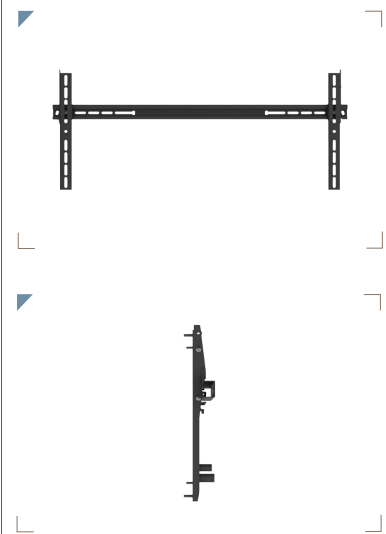

FUNC BRACKY XL PLAYER

Do you want to store a media player or a mini PC close to the display?

The Func Verty Player has an increased depth to make room for the device between the display and the wall. It can, furthermore, be locked by a locking pin (included) or padlock (not included) for improved personal safety and security from theft. Can be tilted 5 degrees. Suitable for Vesa hole patterns with maximum dimensions 800 x 400 mm and minimum dimensions 200 x 100 mm.

INFO

- **Finish:** Black
- **Max. load:** 50 kg
- **Fixed tilt:** +5°
- **Minimum VESA:** 200 x 100
- **Maximum VESA:** 800 x 400
- **Warranty:** 5 years.

ARTICLE NO:
PL020055 Func Bracky XL Player

TECHNICAL DRAWING (MM)
PL020055 / Func Bracky XL Player