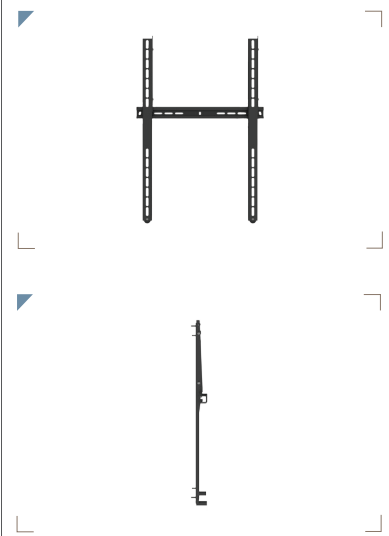

FUNC VERTY PLAYER

Do you want to store a media player or a mini PC close to the display?

The Func Verty Player has an increased depth to make room for the device between the display and the wall. It can, furthermore, be locked by a locking pin (included) or padlock (not included) for improved personal safety and security from theft. Can be tilted 5 degrees. Suitable for Vesa hole patterns with maximum dimensions 800 x 400 mm and minimum dimensions 200 x 100 mm.

INFO

- **Finish:** Black
- **Max. load:** 50 kg
- **Fixed tilt:** +5°
- **Minimum VESA:** 200 x 100
- **Maximum VESA:** 800 x 400
- **Warranty:** 5 years.

ARTICLE NO:
PL020054 Func Verty Player

TECHNICAL DRAWING (MM)